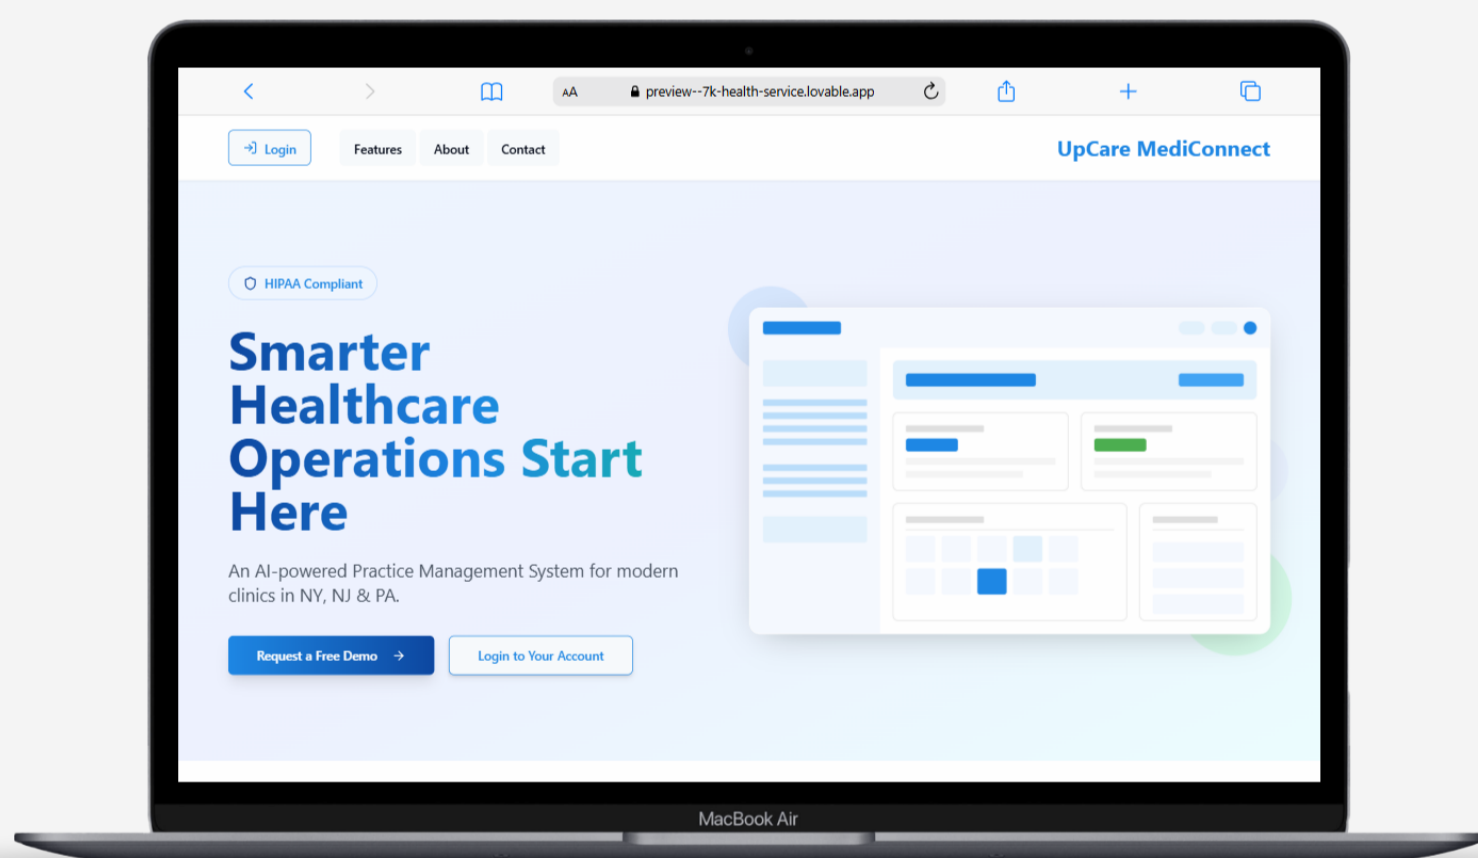

# Website Landing page

From concept to launch — delivering fast, SEO-friendly, and user-focused web solutions.

# User Login page

Secure and seamless login experience designed for user convenience and trust.

# Responsive Website(Laptop View)

Designed for clarity and conversion — visualized on a sleek laptop screen to highlight usability and layout.

# Responsive Website(Mobile View)

Optimized for users on the go — showcasing intuitive design and smooth performance on mobile.